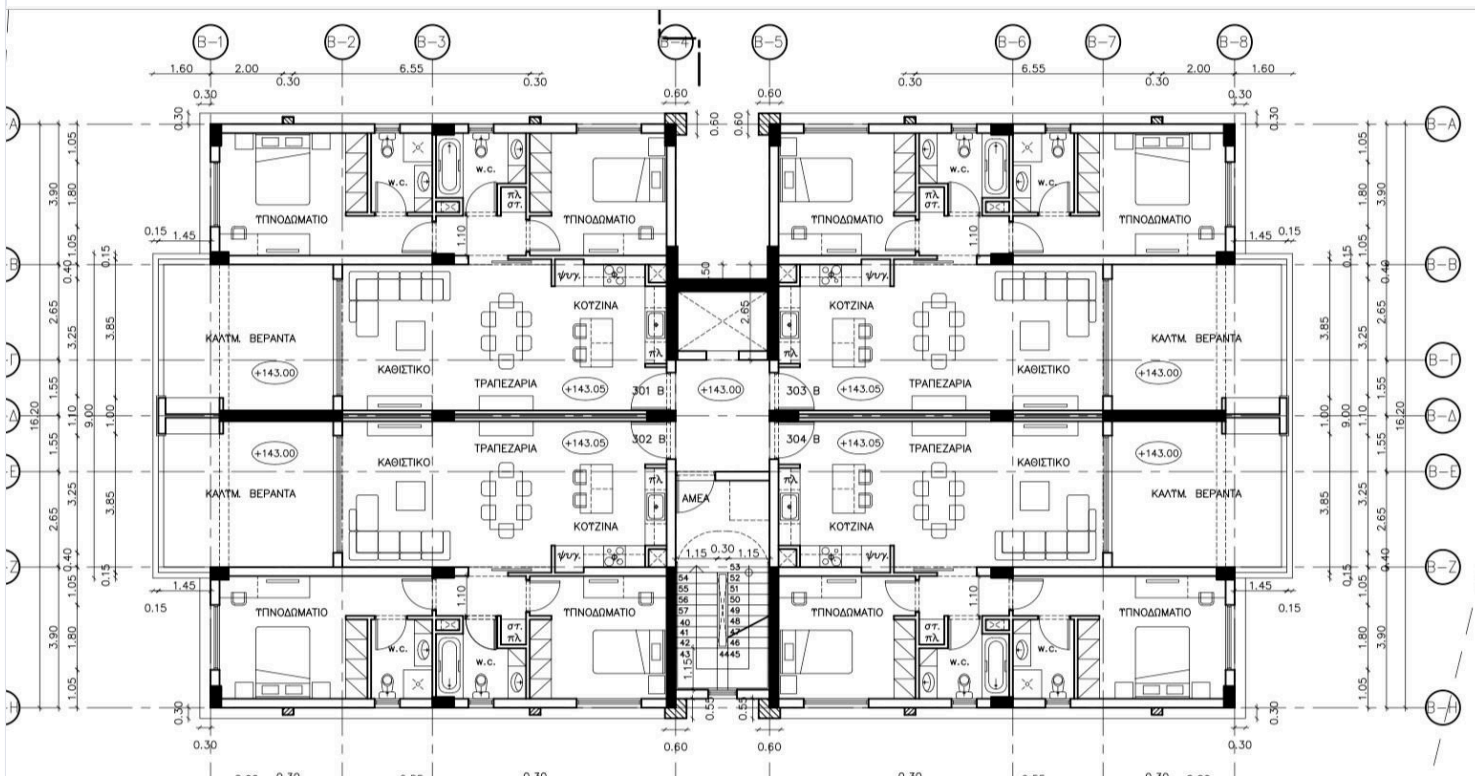

## Specifications

Bedrooms

1

Bathrooms

1

Covered

61 m<sup>2</sup>

Type	<b>Apartment</b>
Toilets	<b>1</b>
Plot	<b>83.59 m<sup>2</sup></b>
Covered veranda	<b>20.59 m<sup>2</sup></b>

Roof garden	<b>26.5 m<sup>2</sup></b>
Status	<b>Off plan</b>
Year of construction	<b>2025</b>
Energy efficiency rating	<b>A</b>

Key Features:

- ? 1 Bedrooms
- ? 1 Bathrooms
- ? Covered Parking
- ? Storage Room
- ? Covered Area of 61m2
- ? Large Covered Veranda of 20.59m2
- ? Roof garden 26.5m2
- ? Modern Design
- ? Delivery Scheduled for November 2025

# Floor plans