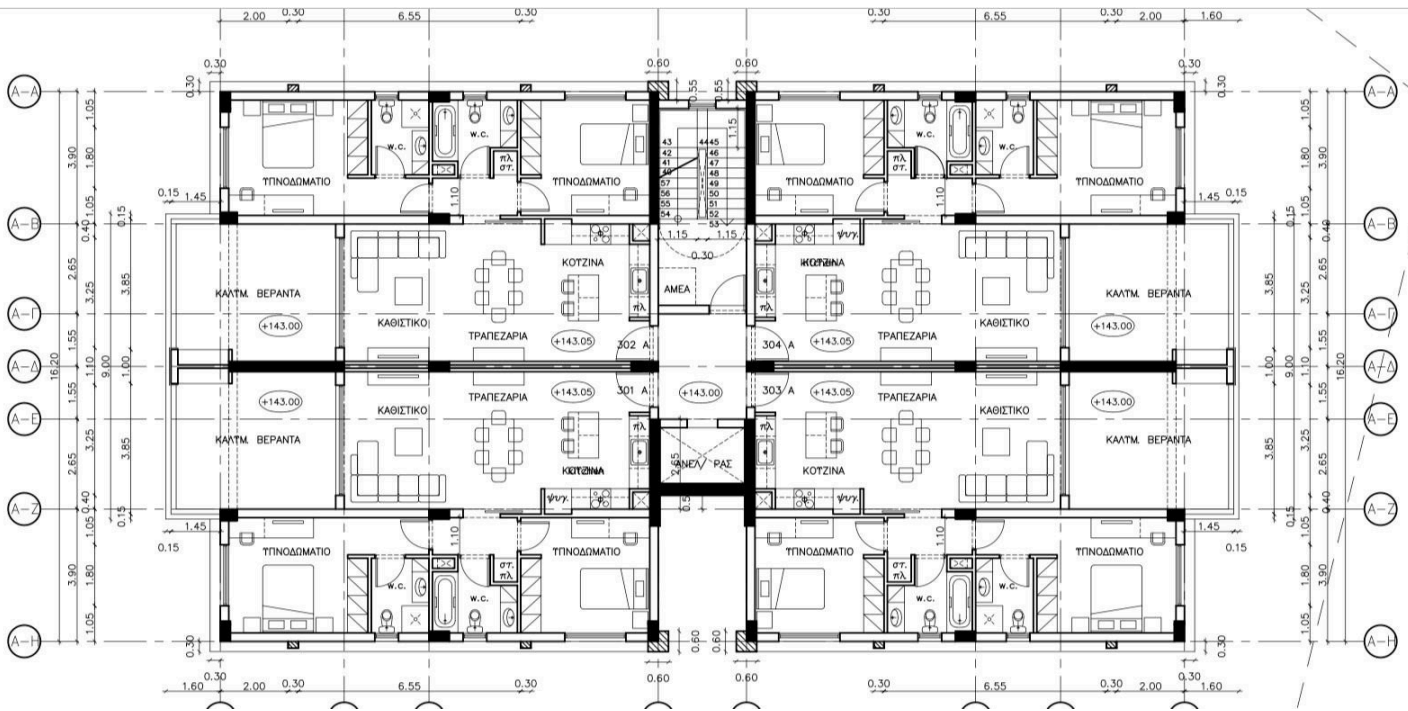

## Specifications

Bedrooms

1

Bathrooms

1

Covered

61 m<sup>2</sup>

Type	<b>Apartment</b>
Toilets	<b>1</b>
Plot	<b>83.59 m<sup>2</sup></b>
Covered veranda	<b>20.59 m<sup>2</sup></b>

Roof garden	<b>26.5 m<sup>2</sup></b>
Status	<b>Off plan</b>
Year of construction	<b>2025</b>
Energy efficiency rating	<b>A</b>

Key Features:

- ? 1 Bedrooms
- ? 1 Bathrooms
- ? Covered Parking
- ? Storage Room
- ? Covered Area of 61m2
- ? Large Covered Veranda of 20.59m2
- ? Roof garden 26.5m2
- ? Modern Design
- ? Delivery Scheduled for November 2025

# Floor plans